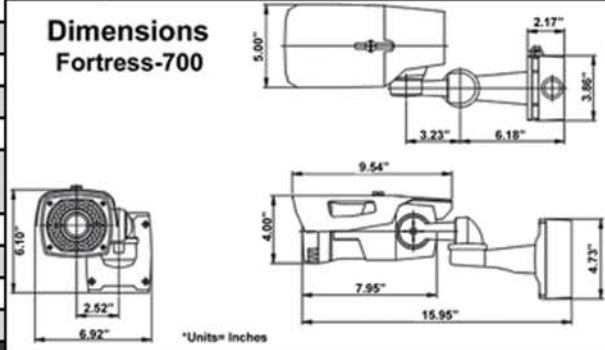

© Rugged Cams® are manufactured by Rugged CCTV. All rights reserved.