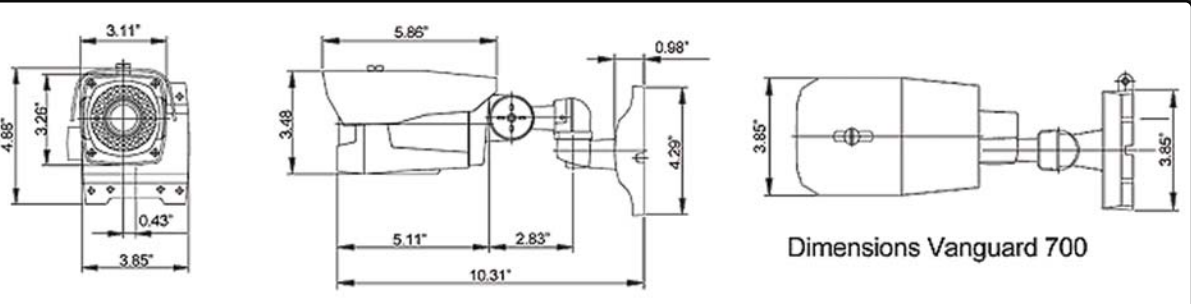

OSD Menu Flip Panel

© Rugged Cams® are manufactured by Rugged CCTV. All rights reserved.